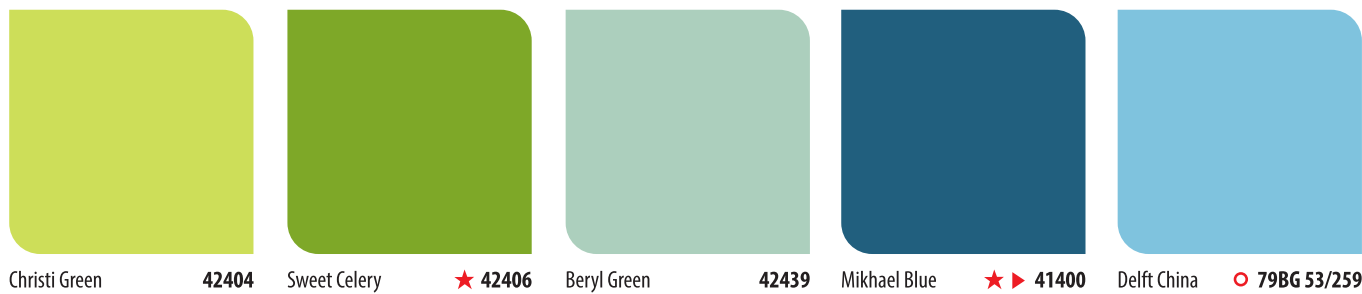

★ Warna khusus. ○ Hanya tersedia di Dulux Colour Solutions System (Tinting Colour). ▶ Tersedia selama persediaan masih ada.

Tampilan warna dapat berbeda tergantung tipe perangkat dan pengaturan layar. Gunakan colour book atau fandeck di toko sebagai acuan warna yang sesungguhnya.